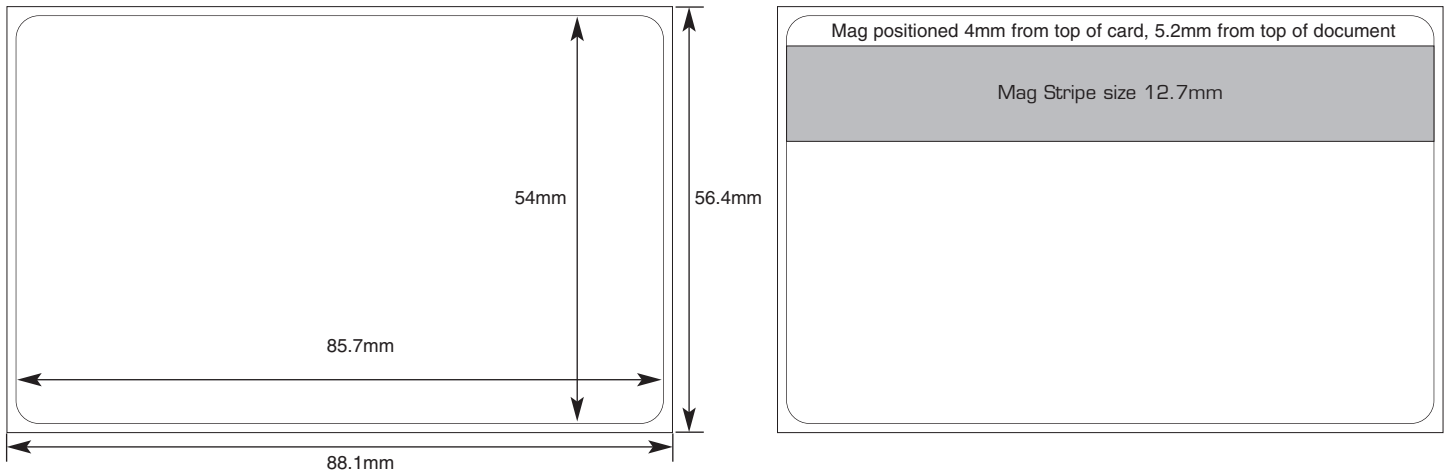

Artwork Specification

Artwork should be in a Mac compatible format, created using any of the following software:

Quark Xpress, Adobe InDesign, Adobe Illustrator, Adobe Photoshop, Macromedia Freehand.

Files created using other applications may be acceptable, but an extra charge may be incurred for any time spent converting them to a suitable format. We can design cards from Microsoft Word mock ups, but again this will be charged for.

Our standard document size is shown above, this allows 1.2mm bleed all round if the design runs off the edges.

Please call if there is anything you would like clarified.